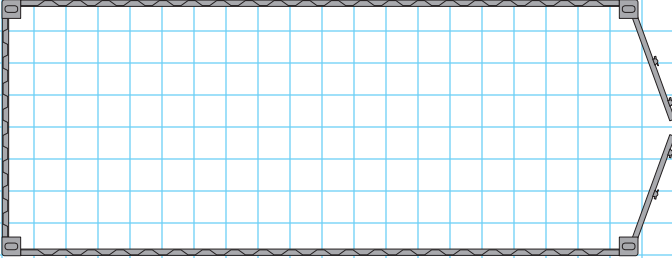

20' High Cube - Layout planning grid

Right Side

Left Side